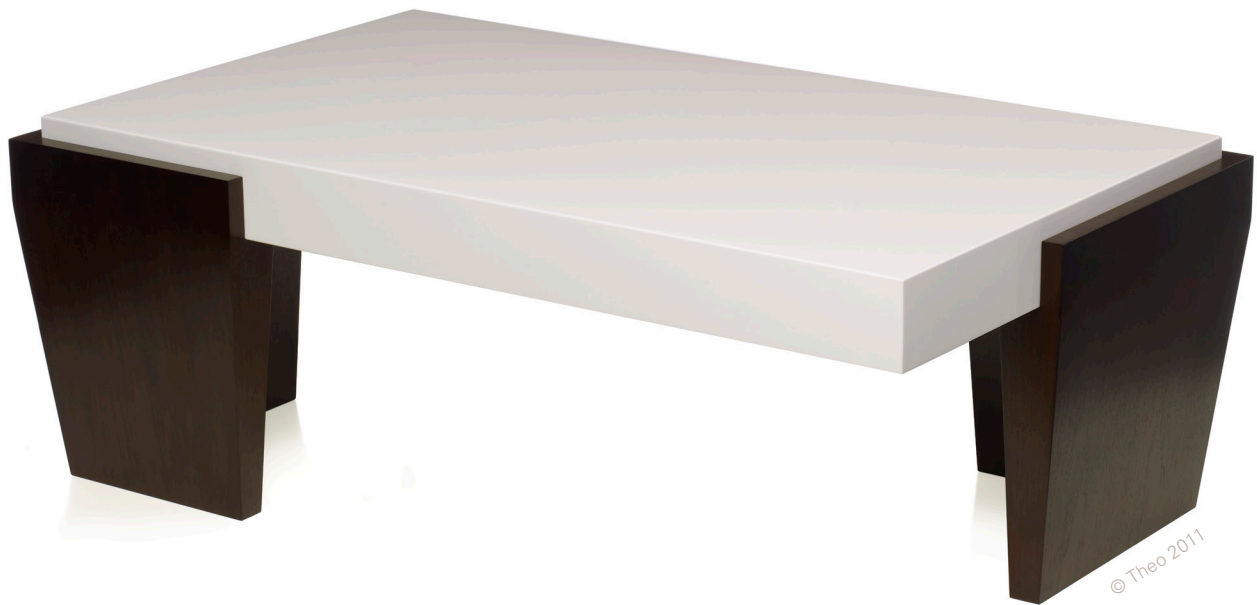

T H E O

ROMERO COFFEE TABLE

Shown with resin top and walnut legs (50"W x 30"D x 18"H). Romero Series includes coffee table and dining table. Custom sizes and finishes available.

For more information please contact your Theo representative or visit theodecor.com.